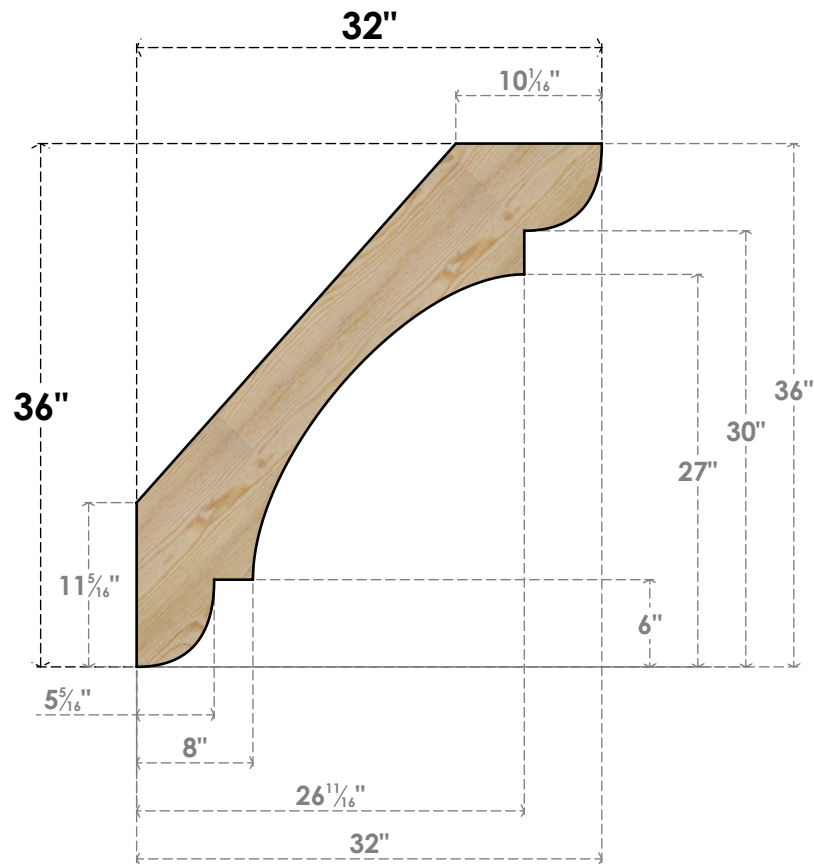

BRC04X32X36OLY00RDF

4"W X 32"D X 36"H OLYMPIC ROUGH SAWN BRACE, DOUGLAS FIR

SIDE

FRONT

EKENA MILLWORK
 2300 WEST MAIN ST.
 CLARKSVILLE, TX 75426
 TOLL FREE: 866-607-0453
 WWW.EKENAMILLWORK.COM

NOTES

1. INSTALLATION TO BE COMPLETED IN ACCORDANCE WITH MANUFACTURER'S SPECIFICATIONS.
2. DRAWING MAY NOT BE TO SCALE
3. THIS DRAWING IS INTENDED FOR DESIGN AND PLANNING PURPOSES ONLY.
4. ALL INFORMATION CONTAINED HEREIN WAS CURRENT AT THE TIME OF DEVELOPMENT BUT MUST BE REVIEWED AND APPROVED BY THE PRODUCT MANUFACTURER TO BE CONSIDERED ACCURATE.
5. PRODUCTS ARE NOT KILN DRIED. THIS ITEM IS UNIQUE AND WILL CONTAIN THE NATURAL VARIATIONS THAT THE WOOD SPECIES OFFERS. THIS MAY RESULT IN VARIATIONS UP TO 1/4"