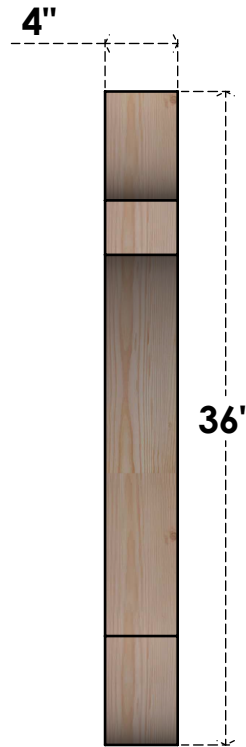

BRC04X32X36OLY00RDF

4"W X 32"D X 36"H OLYMPIC ROUGH SAWN BRACE, DOUGLAS FIR

SIDE

FRONT

EKENA MILLWORK
 2300 WEST MAIN ST.
 CLARKSVILLE, TX 75426
 TOLL FREE: 866-607-0453
 WWW.EKENAMILLWORK.COM

NOTES

1. INSTALLATION TO BE COMPLETED IN ACCORDANCE WITH MANUFACTURER'S SPECIFICATIONS.
2. DRAWING MAY NOT BE TO SCALE
3. THIS DRAWING IS INTENDED FOR DESIGN AND PLANNING PURPOSES ONLY.
4. ALL INFORMATION CONTAINED HEREIN WAS CURRENT AT THE TIME OF DEVELOPMENT BUT MUST BE REVIEWED AND APPROVED BY THE PRODUCT MANUFACTURER TO BE CONSIDERED ACCURATE.
5. PRODUCTS ARE NOT KILN DRIED. THIS ITEM IS UNIQUE AND WILL CONTAIN THE NATURAL VARIATIONS THAT THE WOOD SPECIES OFFERS. THIS MAY RESULT IN VARIATIONS UP TO 1/4"